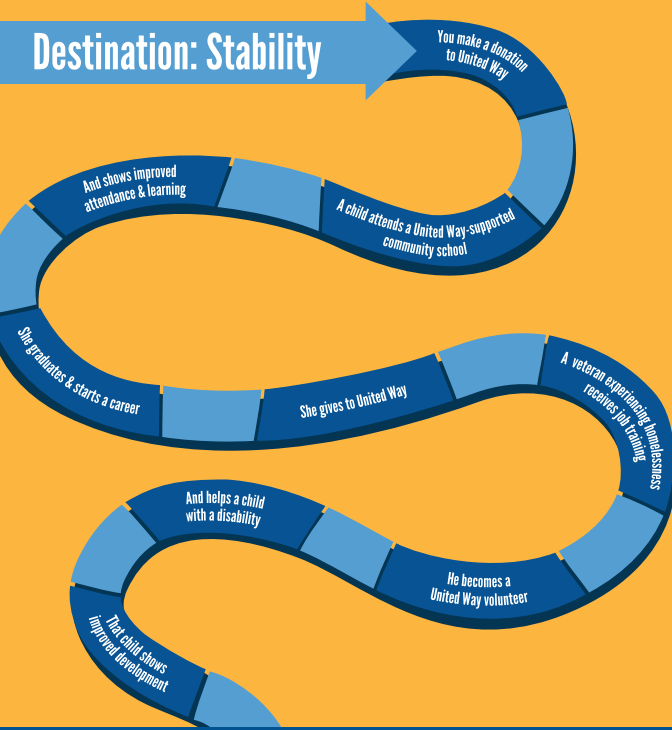

Destination: Stability

PAVE THE PATH

LIVE UNITED

**10,000 INDIVIDUALS
ON THE PATH TO STABILITY
IN 10 YEARS**

**One step at a time. One person at a time.
When we work in a UNITED WAY we help people
in our community achieve stability.**

**Our community needs you to help
#PaveThePath for people who are struggling.**

Your gift fills the potholes.

Your gift smooths the bumps.

**Your gift inspires success by building up
people and neighborhoods.**